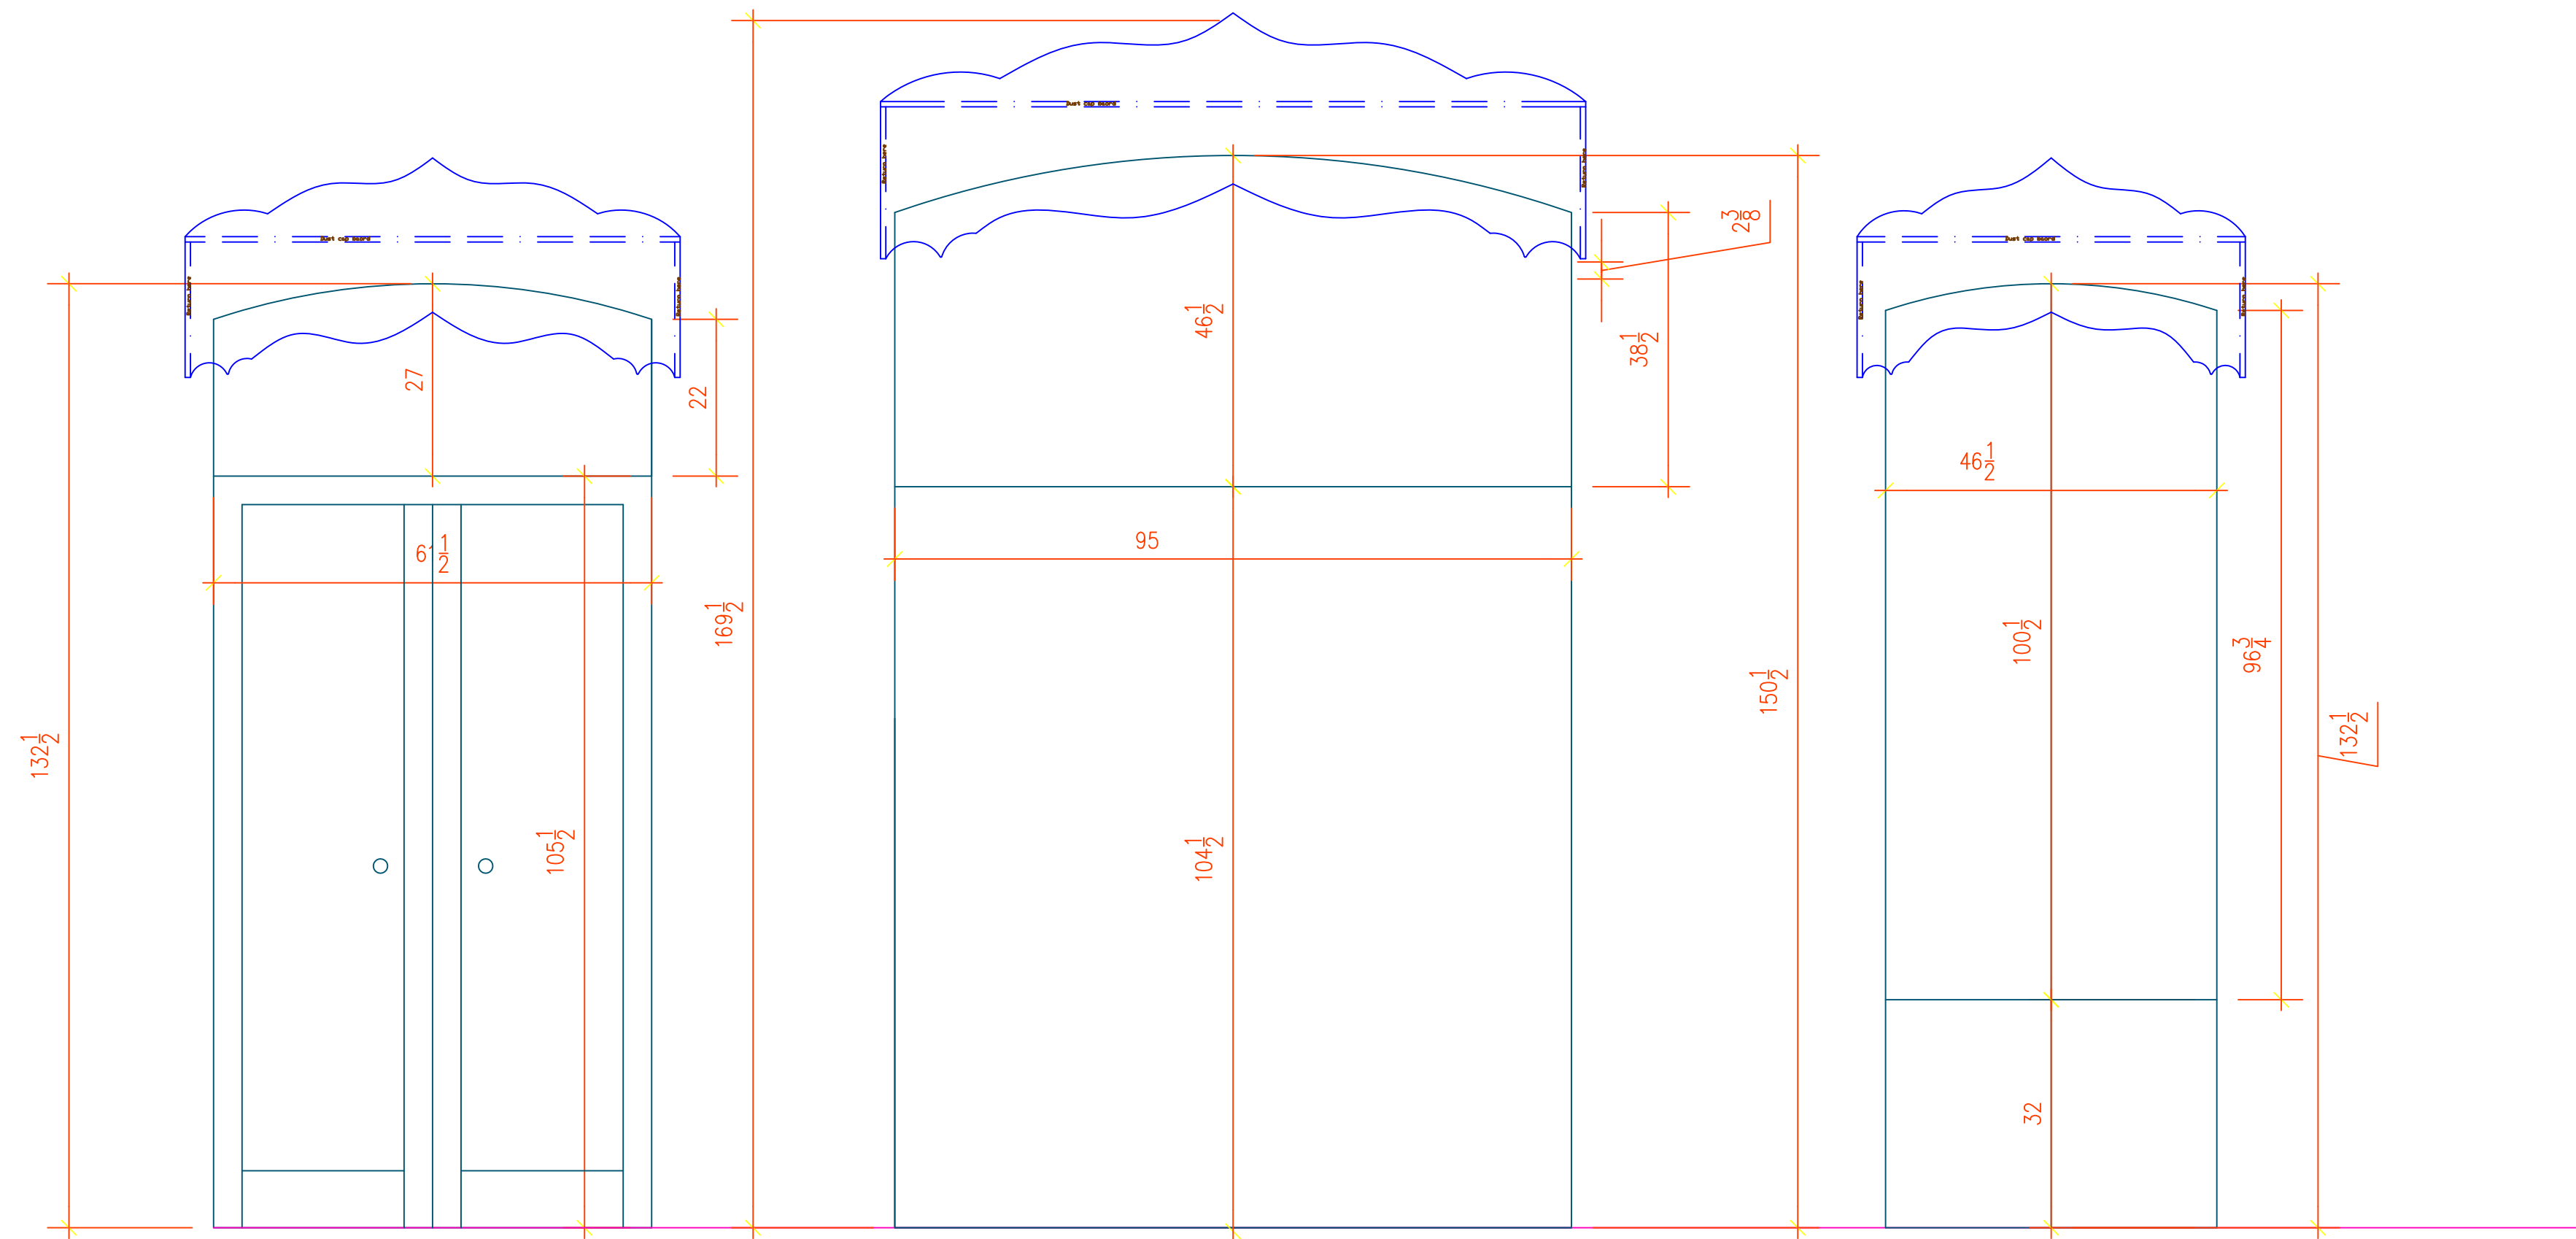

Window specification are shown here.

Shown below in the 3 boxes are scaled pattern dimensions.

Depending on job each pattern is given a spec sheet that is 22" x 34" this allows you to view much easier without rolling out full pattern.

Precision Draperies Education
12586 Home Farm Dr.
Westminster, Co. 80234
Copyright 2005

DESCRIPTION	DATE	APPROVED	REV
Terezinha	2/2/08	Kirk A	None