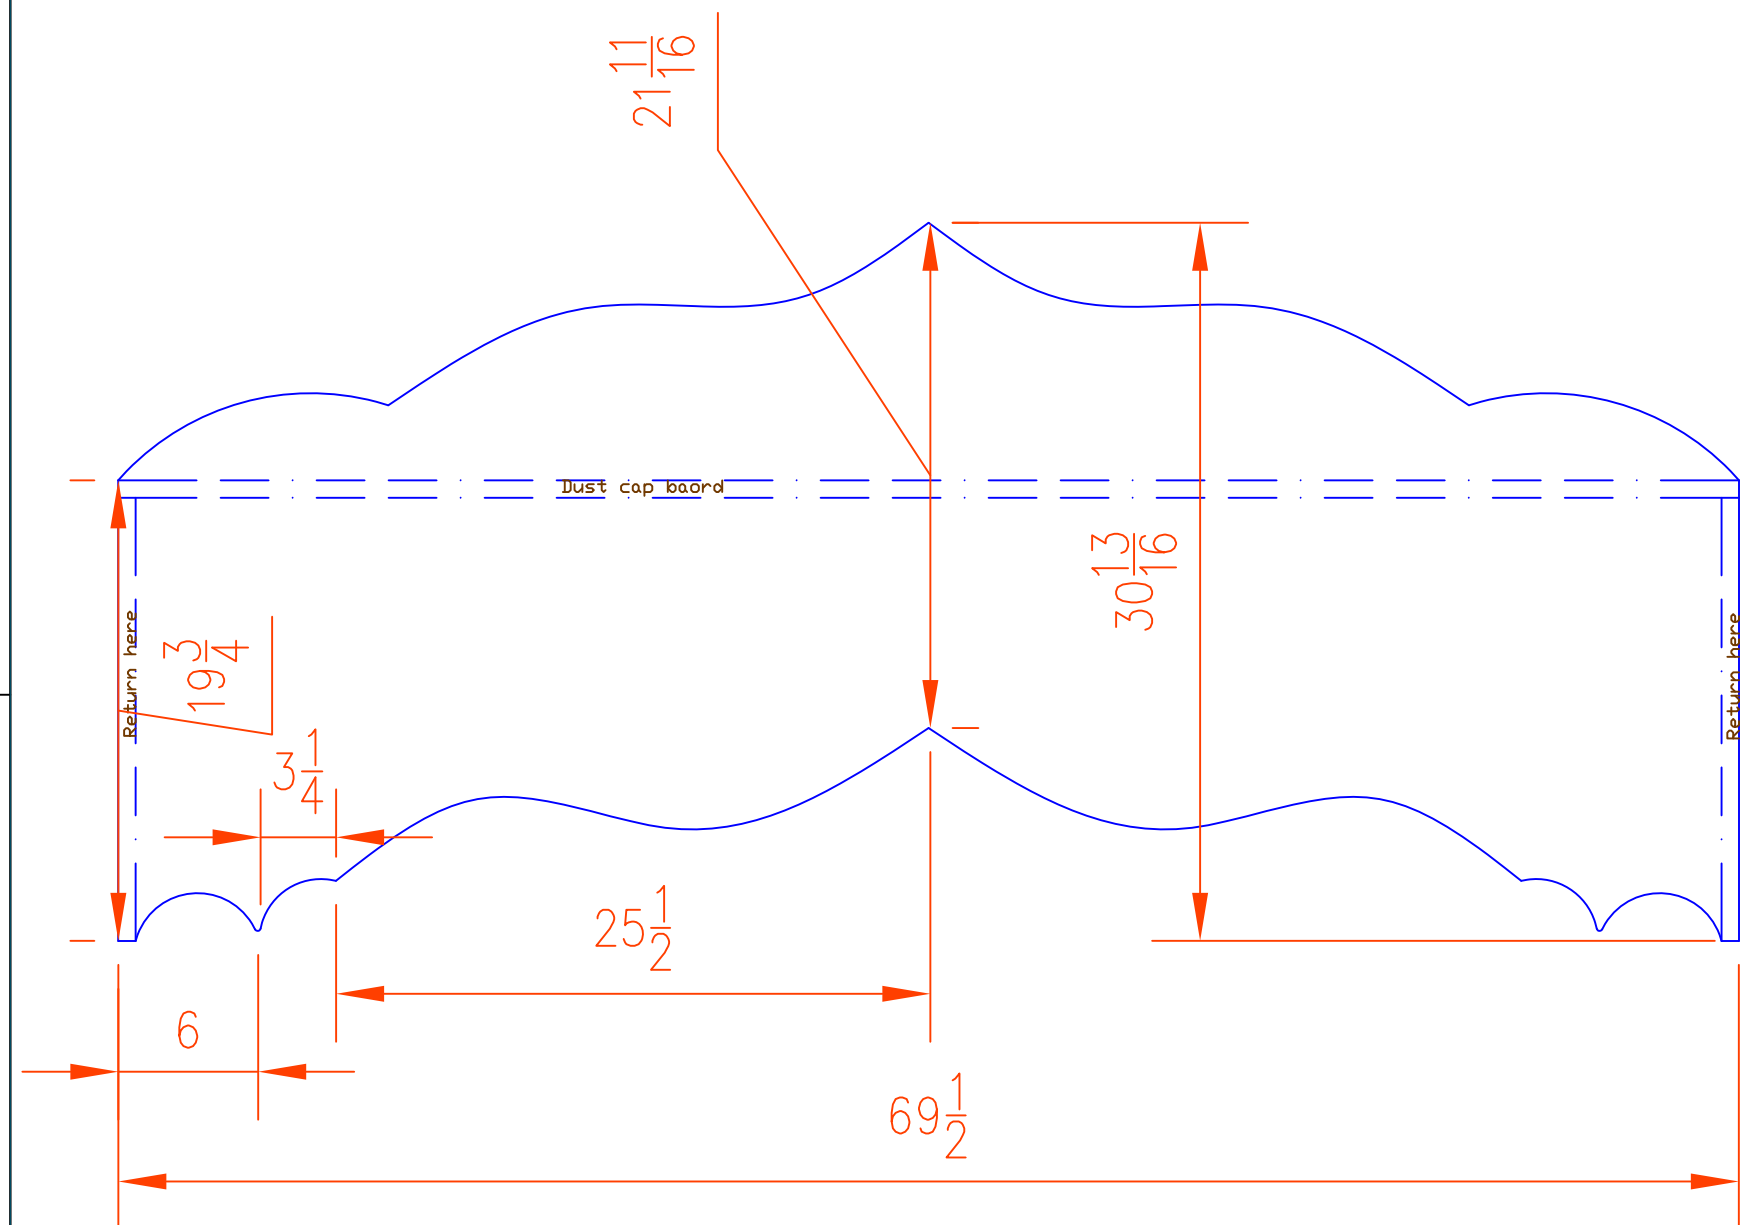

Window specification are shown here.

Shown below in the 3 boxes are scaled pattern dimensions.

Depending on job each pattern is given a spec sheet that is 22" x 34" this allows you to view much easier without rolling out full pattern.

Precision Draperies Education
12586 Home Farm Dr.
Westminster, Co. 80234
Copyright 2005

DESCRIPTION	DATE	APPROVED	REV
Terezinha	2/2/08	Kirk A	None