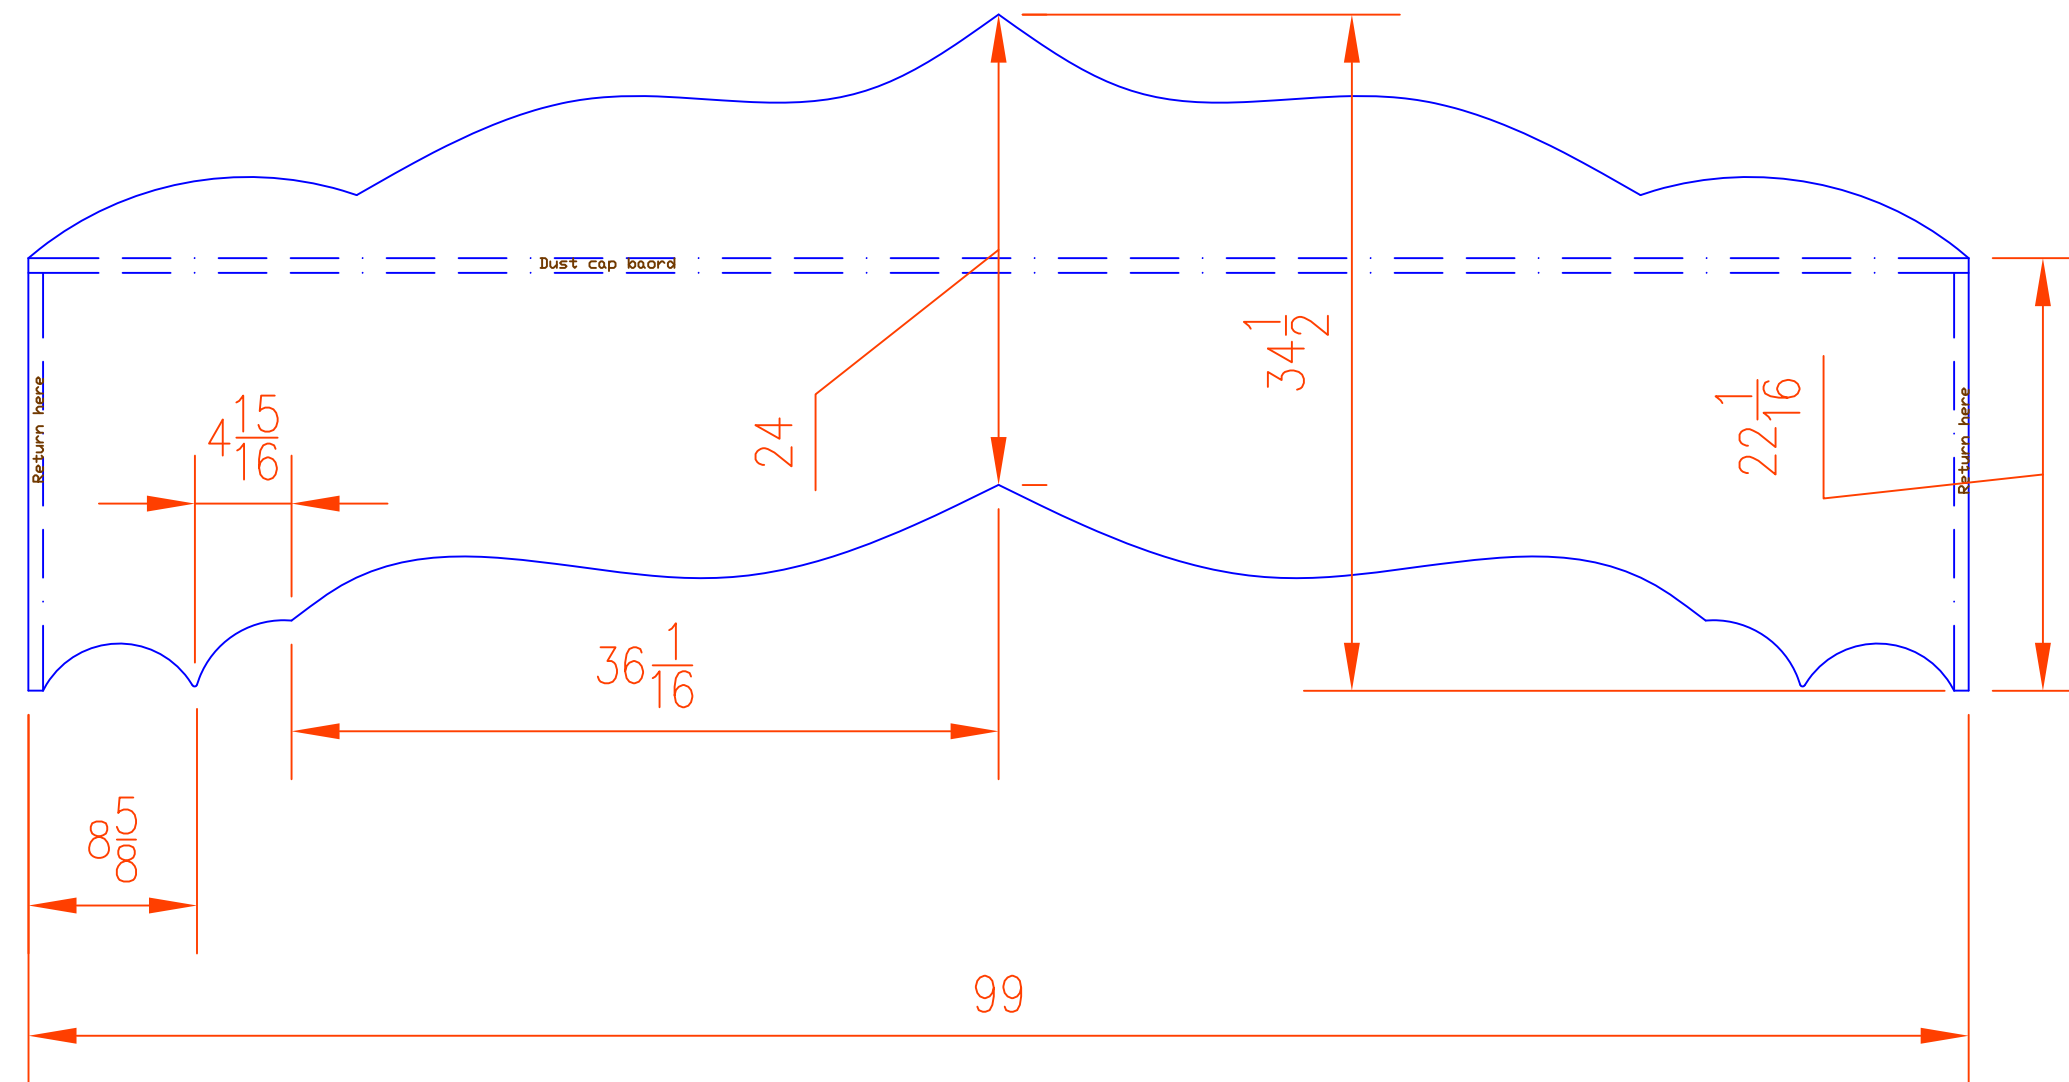

Window specification are shown here.

Shown below in the 3 boxes are scaled pattern dimensions.

Depending on job each pattern is given a spec sheet that is 22" x 34" this allows you to view much easier without rolling out full pattern.

Precision Draperies Education
12586 Home Farm Dr.
Westminster, Co. 80234
Copyright 2005

DESCRIPTION	DATE	APPROVED	REV
Terezinha	2/2/08	Kirk A	None