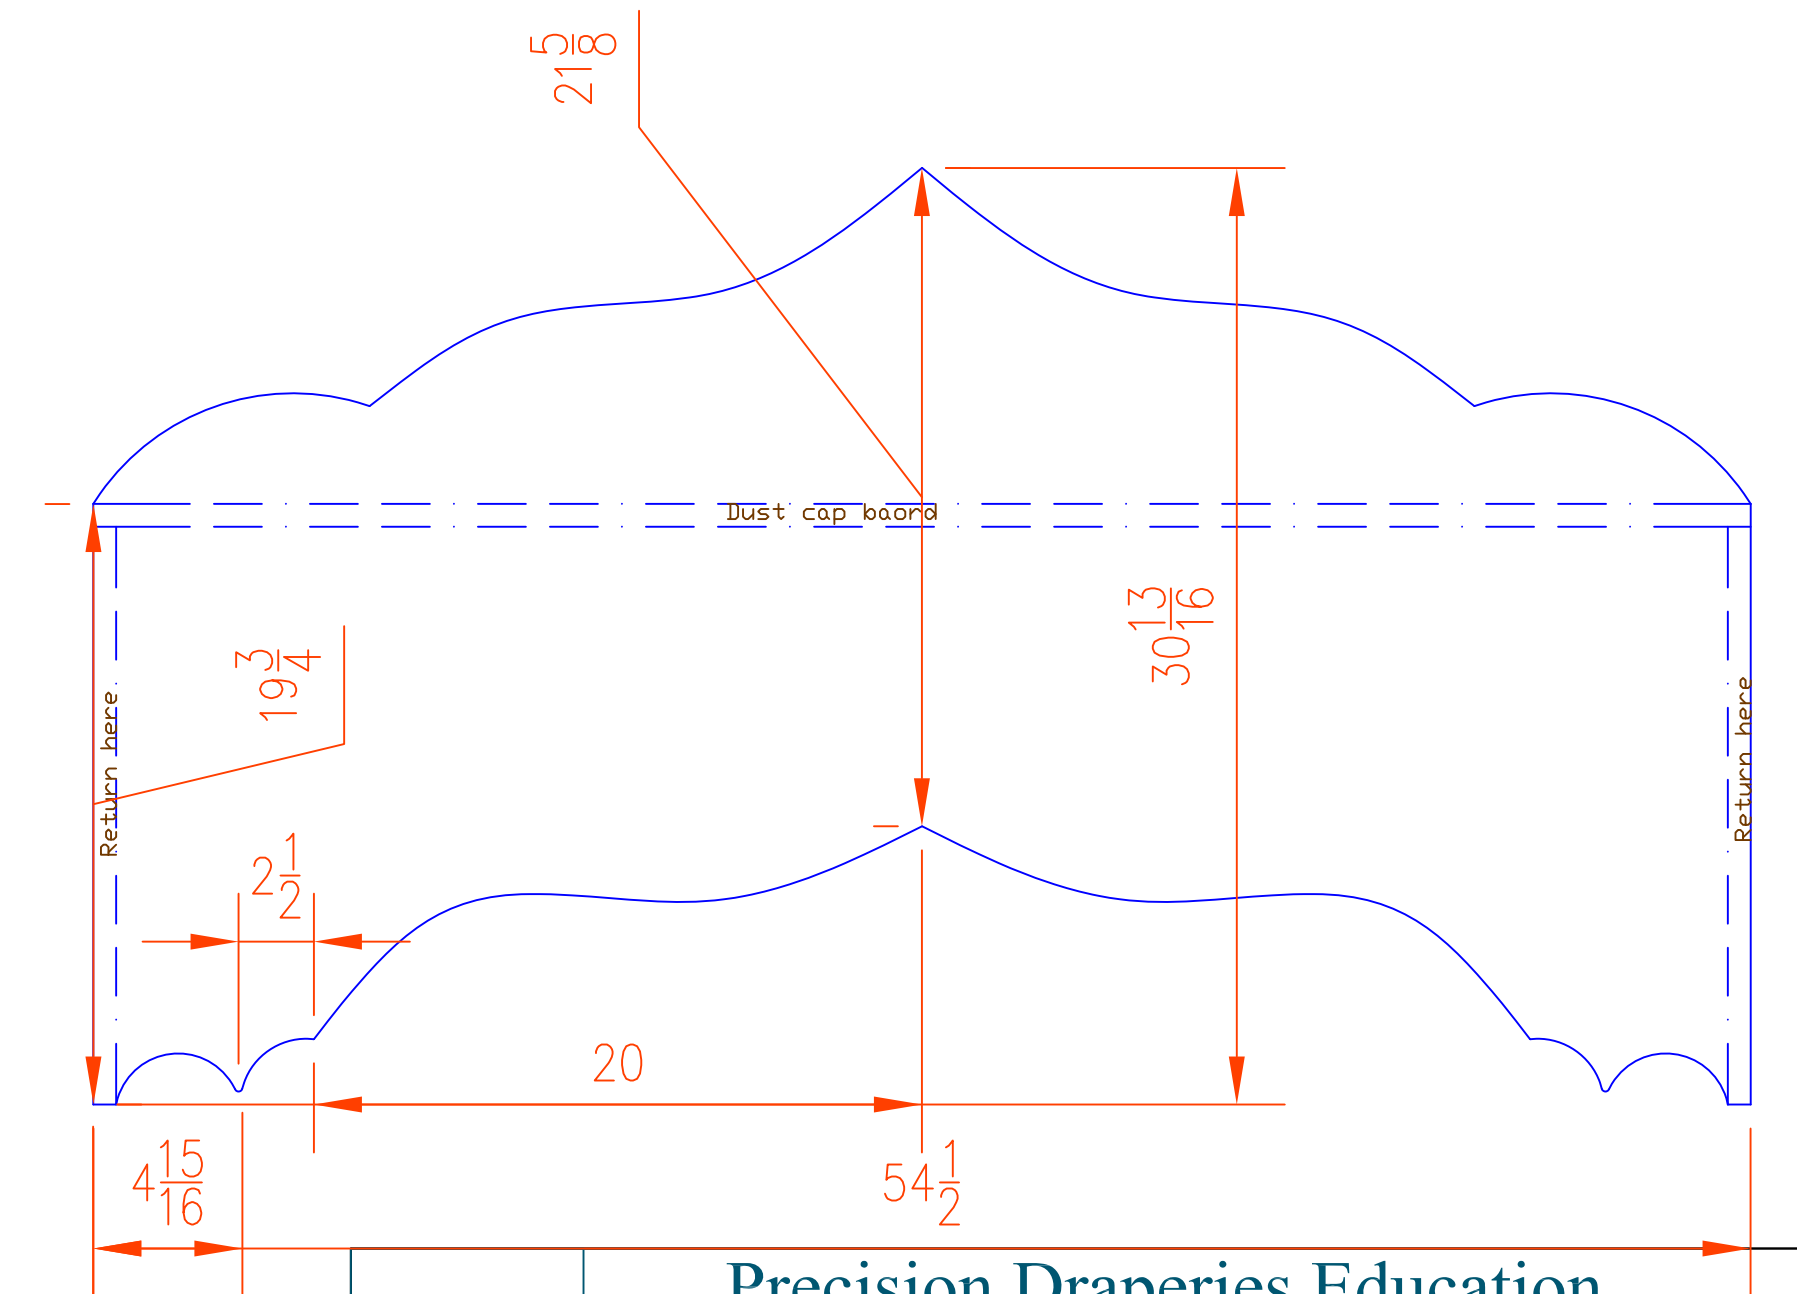

Window specification are shown here.

Shown below in the 3 boxes are scaled pattern dimensions.

Depending on job each pattern is given a spec sheet that is 22" x 34" this allows you to view much easier without rolling out full pattern.

Precision Draperies Education
12586 Home Farm Dr.
Westminster, Co. 80234
Copyright 2005

DESCRIPTION	DATE	APPROVED	REV
Terezinha	2/2/08	Kirk A	None