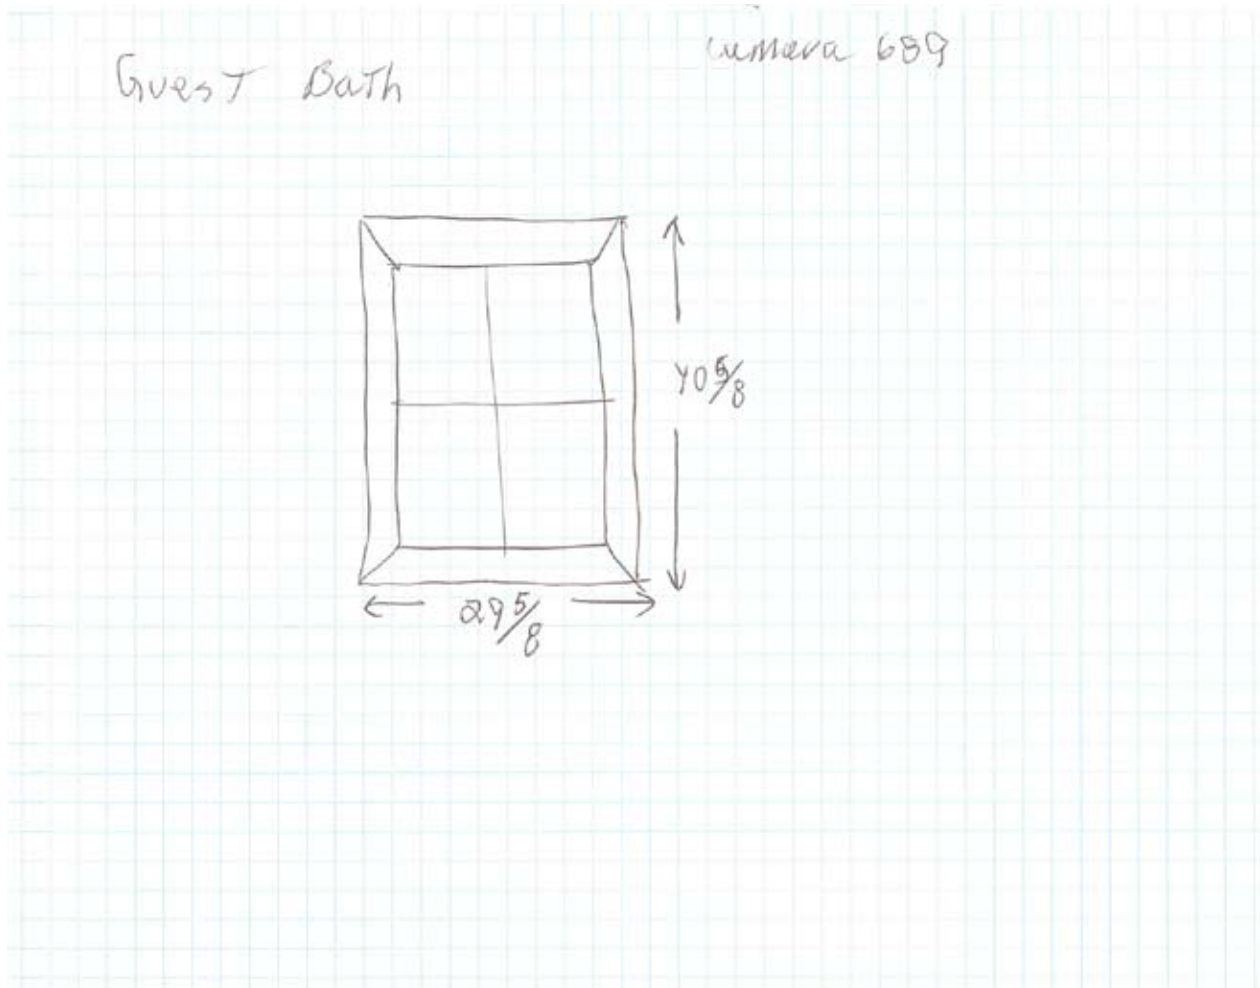

SM: 82 Cherry Hills Farm Dr.

Room: Main Guest Bath