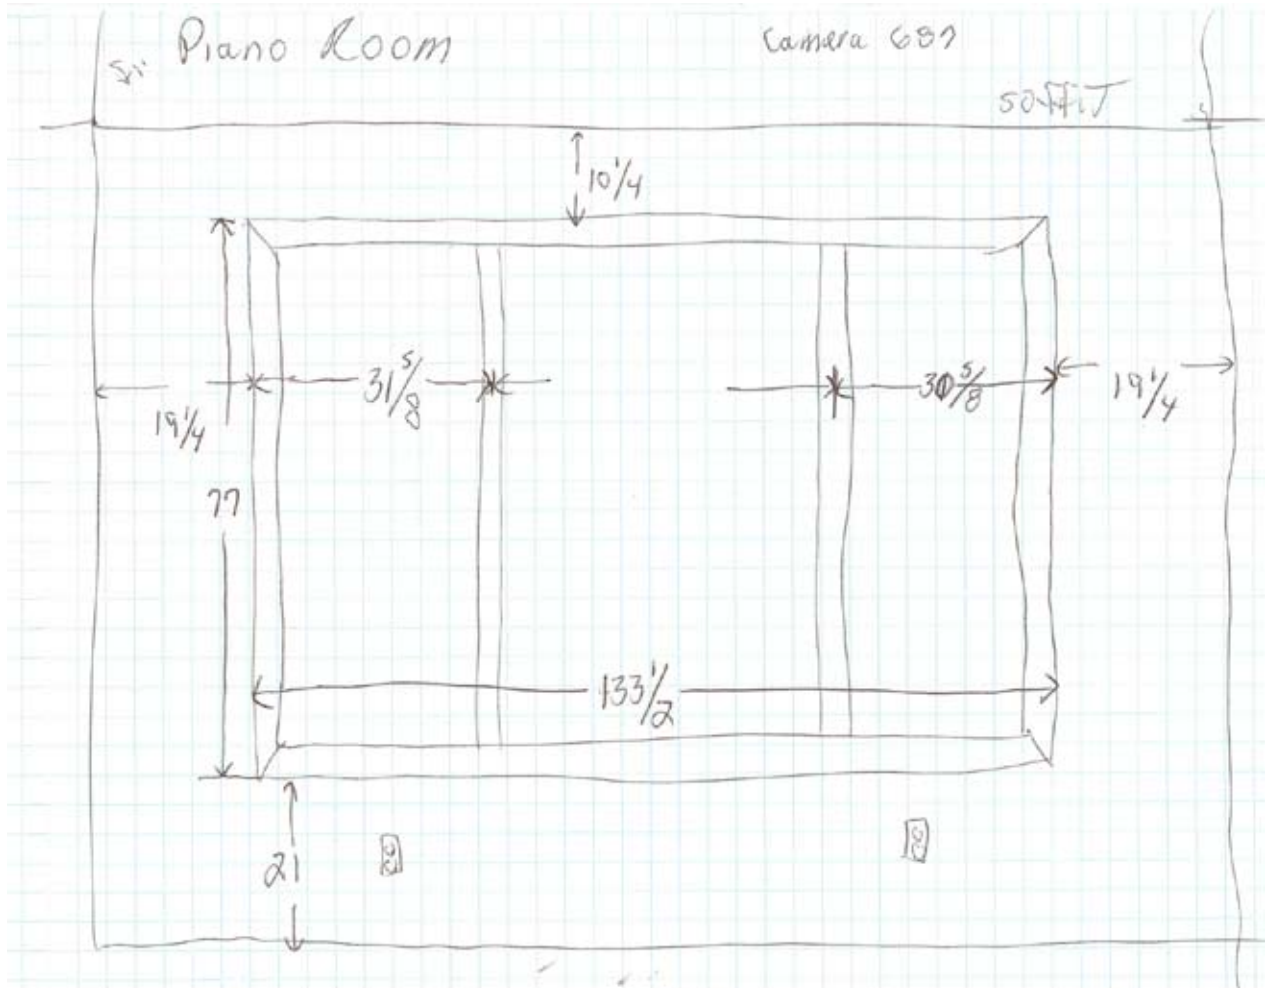

City:

State:

Zip:

Home Phone:

Work Phone:

Cell:

Job Notes:

1. All trim to be replaced with stained trim, may need to re-measure some windows.
2. Recommend you have us re-measure before ordering any blinds
3. Most of the blinds are inside mount, if you go with silouettes, they will stick out past the trim about 1"
4. Garage will need to be re-measured due to no trim on windows.

SM: 82 Cherry Hills Farm Dr.

Room: Piano

SM: 82 Cherry Hills Farm Dr.

Room: Main Guest Bath

SM: 82 Cherry Hills Farm Dr.

Room: Great Room